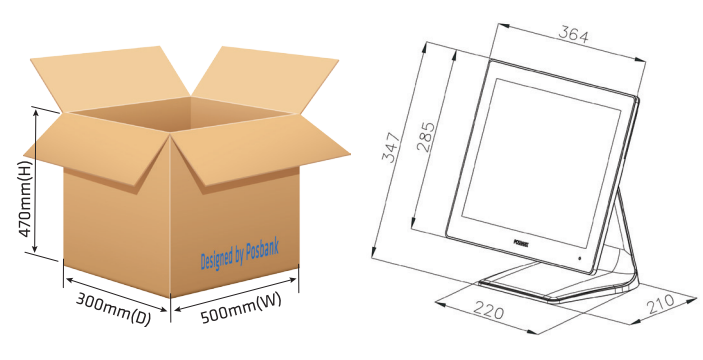

Options & Peripherals	
2nd Display	9.7", 12.1", 15" LCD Display, 1024 x 768, Optional Touchscreen
Customer Display	VFD, 20 Columns x 2 Lines
	1 x COM5 (RJ-45 8 Pins) (Factory Option)
I/O Expansion	1 x Cash Drawer Port (Factory Option)
Storage	2.5 inch SSD 128GB, HDD 500GB, 1TB
Magnetic Stripe Reader	Comply with ISO 7811, Support 1 & 2 & 3 Track
Smart Card Reader	EMV Level 1, 2
Dallas	Dallas i-button Reader
Fingerprint	Yes
Camera	5M USB Interface (Internal) (Factory Option)
Wall Mount Kit	VESA-Compatible, 75 x 75(mm), 100 x 100(mm)
Serial Conversion Cable	RJ-45 to D-sub 9
Speaker	2 x 0.8W (Stereo) (Factory Option)

*Other mounting options available upon request. *Specifications may change without prior notice.

Peripheral Options

Dimension View

1783 Fellowship Rd.
Tucker, GA 30084
Ph: 404-352-3587
Fax: 404-352-3589
Em: nurol@nurol.com
Web: www.nurolpos.com

Copyright © 2017 Posbank Co., Ltd.

Posbank and the Posbank logo are trademarks of Posbank in the United States and other countries. All trademarks are the property of their respective owners. Intel, Celeron, Core are registered trademarks of Intel Corporation in the U.S. and other countries. Microsoft, Windows 7, Windows 8.1, Windows 10 and POS Ready 7 are registered trademarks of Microsoft Corporation in the U.S. and other countries. Posbank shall not be liable for technical or editorial errors or omission contained herein. The information in this publication are informational purposes only and may be altered or amended by Posbank. All statements regarding Posbank's direction and intent are subject to change or withdraw without notice. Specifications may change without prior notice.